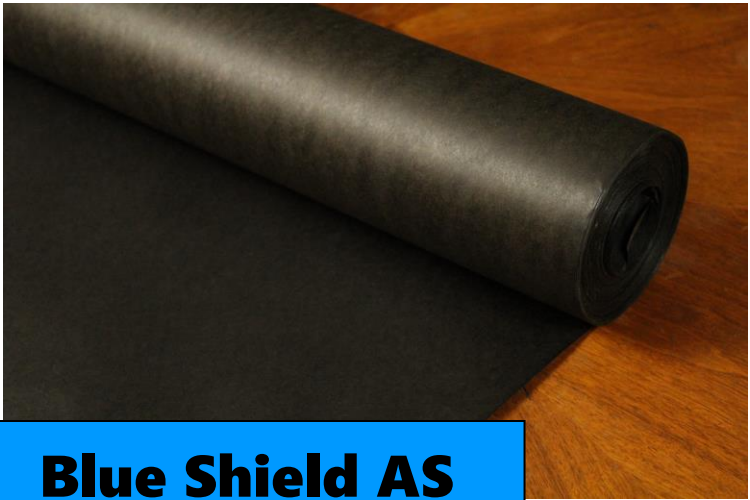

Blue Shield AS

Custom Sizes are available upon request
All Products ship from Succasunna, NJ

Holland Manufacturing Company
Succasunna, NJ – Attleboro, MA – Williamston, SC
www.hollandmfg.com - sales@hollandmfg.com
973-584-8141